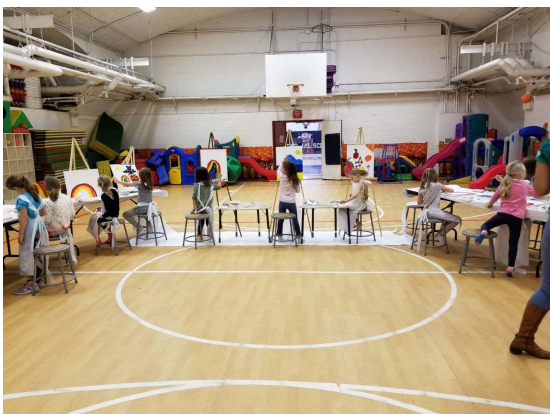

### PARTY TYPES

PRESCHOOL MAT PARTIES - let your little ones explore the gym and equipment, complete with parachute games, circle time, stories and songs!

TECHNO PARTY - enjoy Wii Dance, Laser Tag, & a Glow in the Dark Obstacle Course!

SPORTS PARTY - climb our mini rock wall, enjoy floor hockey, GaGa or soccer!

ART PARTY - create magic with clay, jewelry, collage, picture frames and more!

ACT (Advancing the Community of Tomorrow)